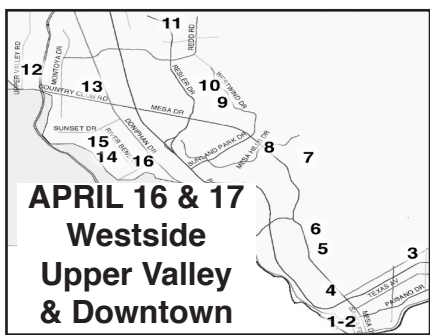

# EL PASO ARTISTS STUDIO TOUR APRIL 9-10 & 16-17

10 am to 5 pm Saturday and noon to 5 p.m. Sunday.

Admission is FREE. Refreshments will be served at each studio.

For studio directions, go to [www.pleinairpaintersofelpaso.com](http://www.pleinairpaintersofelpaso.com)

The San Elizario Artist Guild will use the Mission Trail Shuttle for artist tour locations in San Elizario. Pickup and return location: Bassett Center, next to Costco gas station. \$3 round trip  
Information: (915) 594-8424.

Pickup times at Bassett:  
Saturday: 9am, 11am, 1pm, 3pm  
Sunday: 11am, 1pm, 3pm